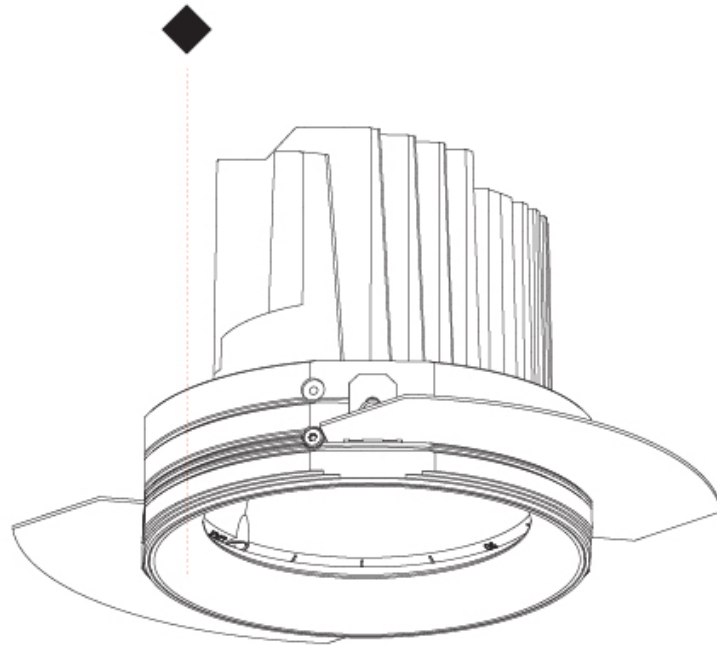

BIONIQ ROUND SEMI ADJUSTABLE TRIMLESS

A35209-

PROJECT

TYPE

SPECIFIER

QUANTITY

DATE