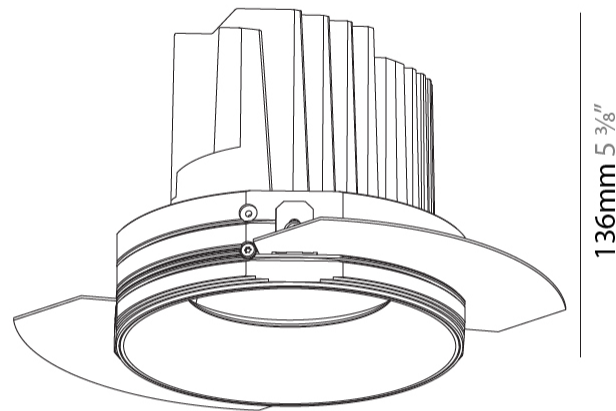

ELECTRICAL

Lamp Type: LED (Zhaga Standard)
Input Wattage (W): 13.2 / 16.5
Total Output Wattage (W): 12.1 / 14.7
Dimming: Tri-Mode (Non-Dimming and Phase Dimming (120Vac only) and 0-10V Dimming)
Driver Included: No
Driver Location: Recessed Housing
Driver Type: Constant Current - Universal
Driver Class: Class 2
Housing: See components
Input Voltage (V): 120 - 277
Constant Current (MA): 350

LED

Number of LEDs: 1
Color Temperature (°K): 2700 / 3000 / 3500 / 4000
Max. Delivered Lumen (lm): 870 / 970 / 1038 / 1060
Nominal Lumen (lm): 960 / 1070 / 1156 / 1180
CRI: >90 CRI
Efficiency (%): 90.5
Lamp Life (hrs): 50000
Upon Request: RGB-W Tunable White Special Color Temperature Special LED

OPTICAL

Reflector°: 10
Adjustability: Rotational 355°; Tilt 10°
Upon Request: Special Beam Angles

RATINGS AND CERTIFICATIONS

Zaneen Group Inc. © 2024, T 1800-388-3382, F 416-247-9319, www.zaneen.com
Certified By: Certified for North American Standards
Available for International specifications by adding "INT" at the end of the existing Model #. For assistance on 'custom' specifications, contact zteam@zaneen.com.
IP Rating: IP20
If a conflict occurs to supply the best product, we reserve the right to change specifications or materials without notice. The most recent specification sheets are found at zaneen.com

Ø 136mm 5 3/8"

140mm 5 1/2"	150mm 5 7/8"	10 | 12 1/2 | 15 | 25mm 3/8" | 1/2" | 9/16" | 1"	10°	355°		

A